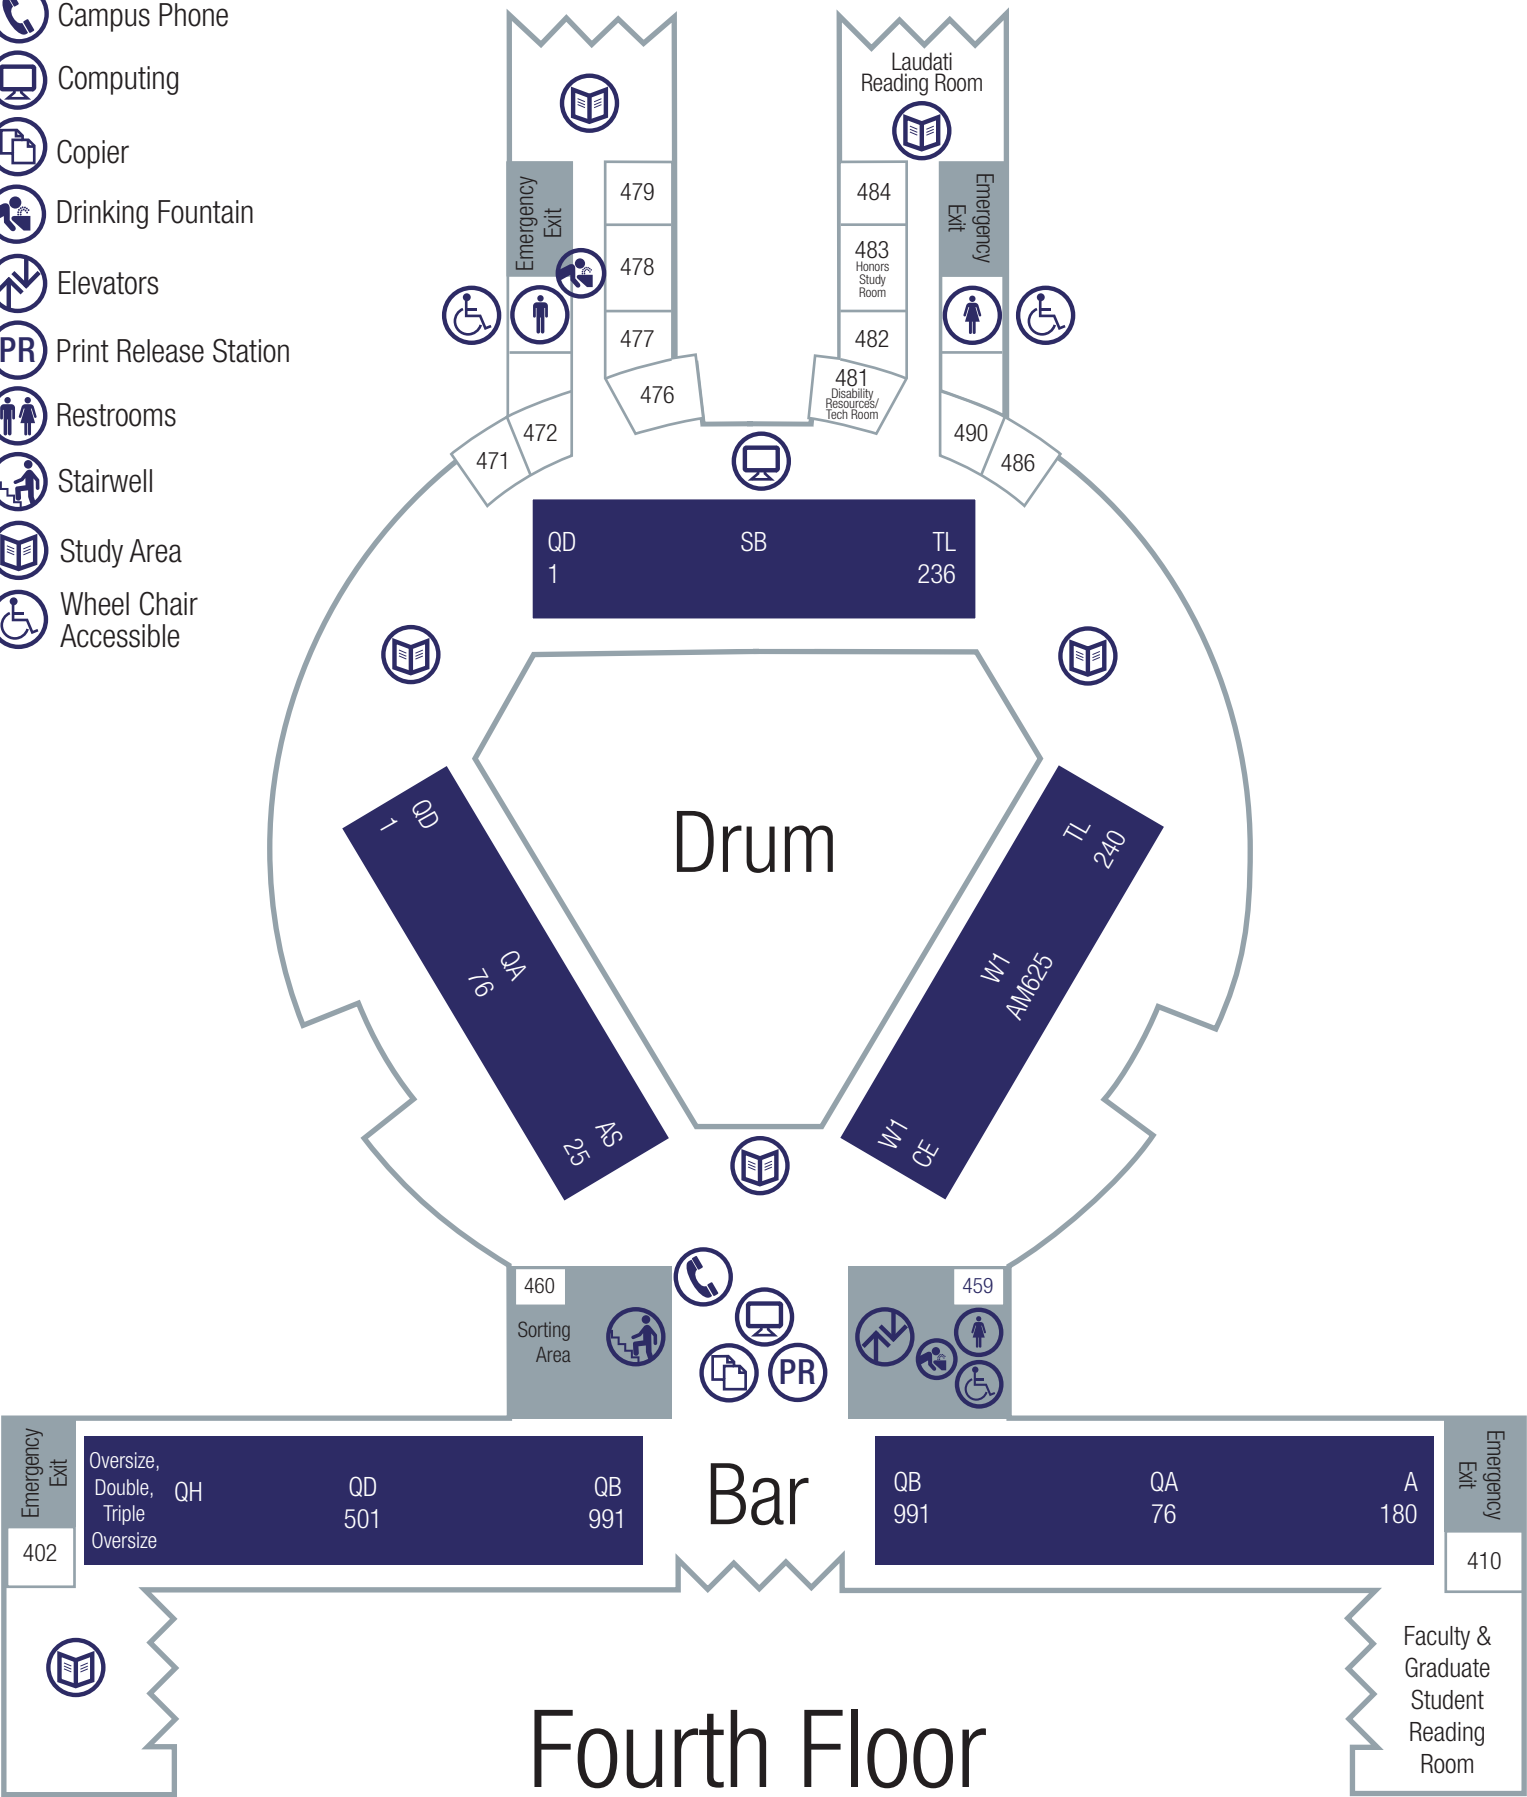

-  Campus Phone
-  Computing
-  Copier
-  Drinking Fountain
-  Elevators
-  Print Release Station
-  Restrooms
-  Stairwell
-  Study Area
-  Wheel Chair Accessible

# Fourth Floor