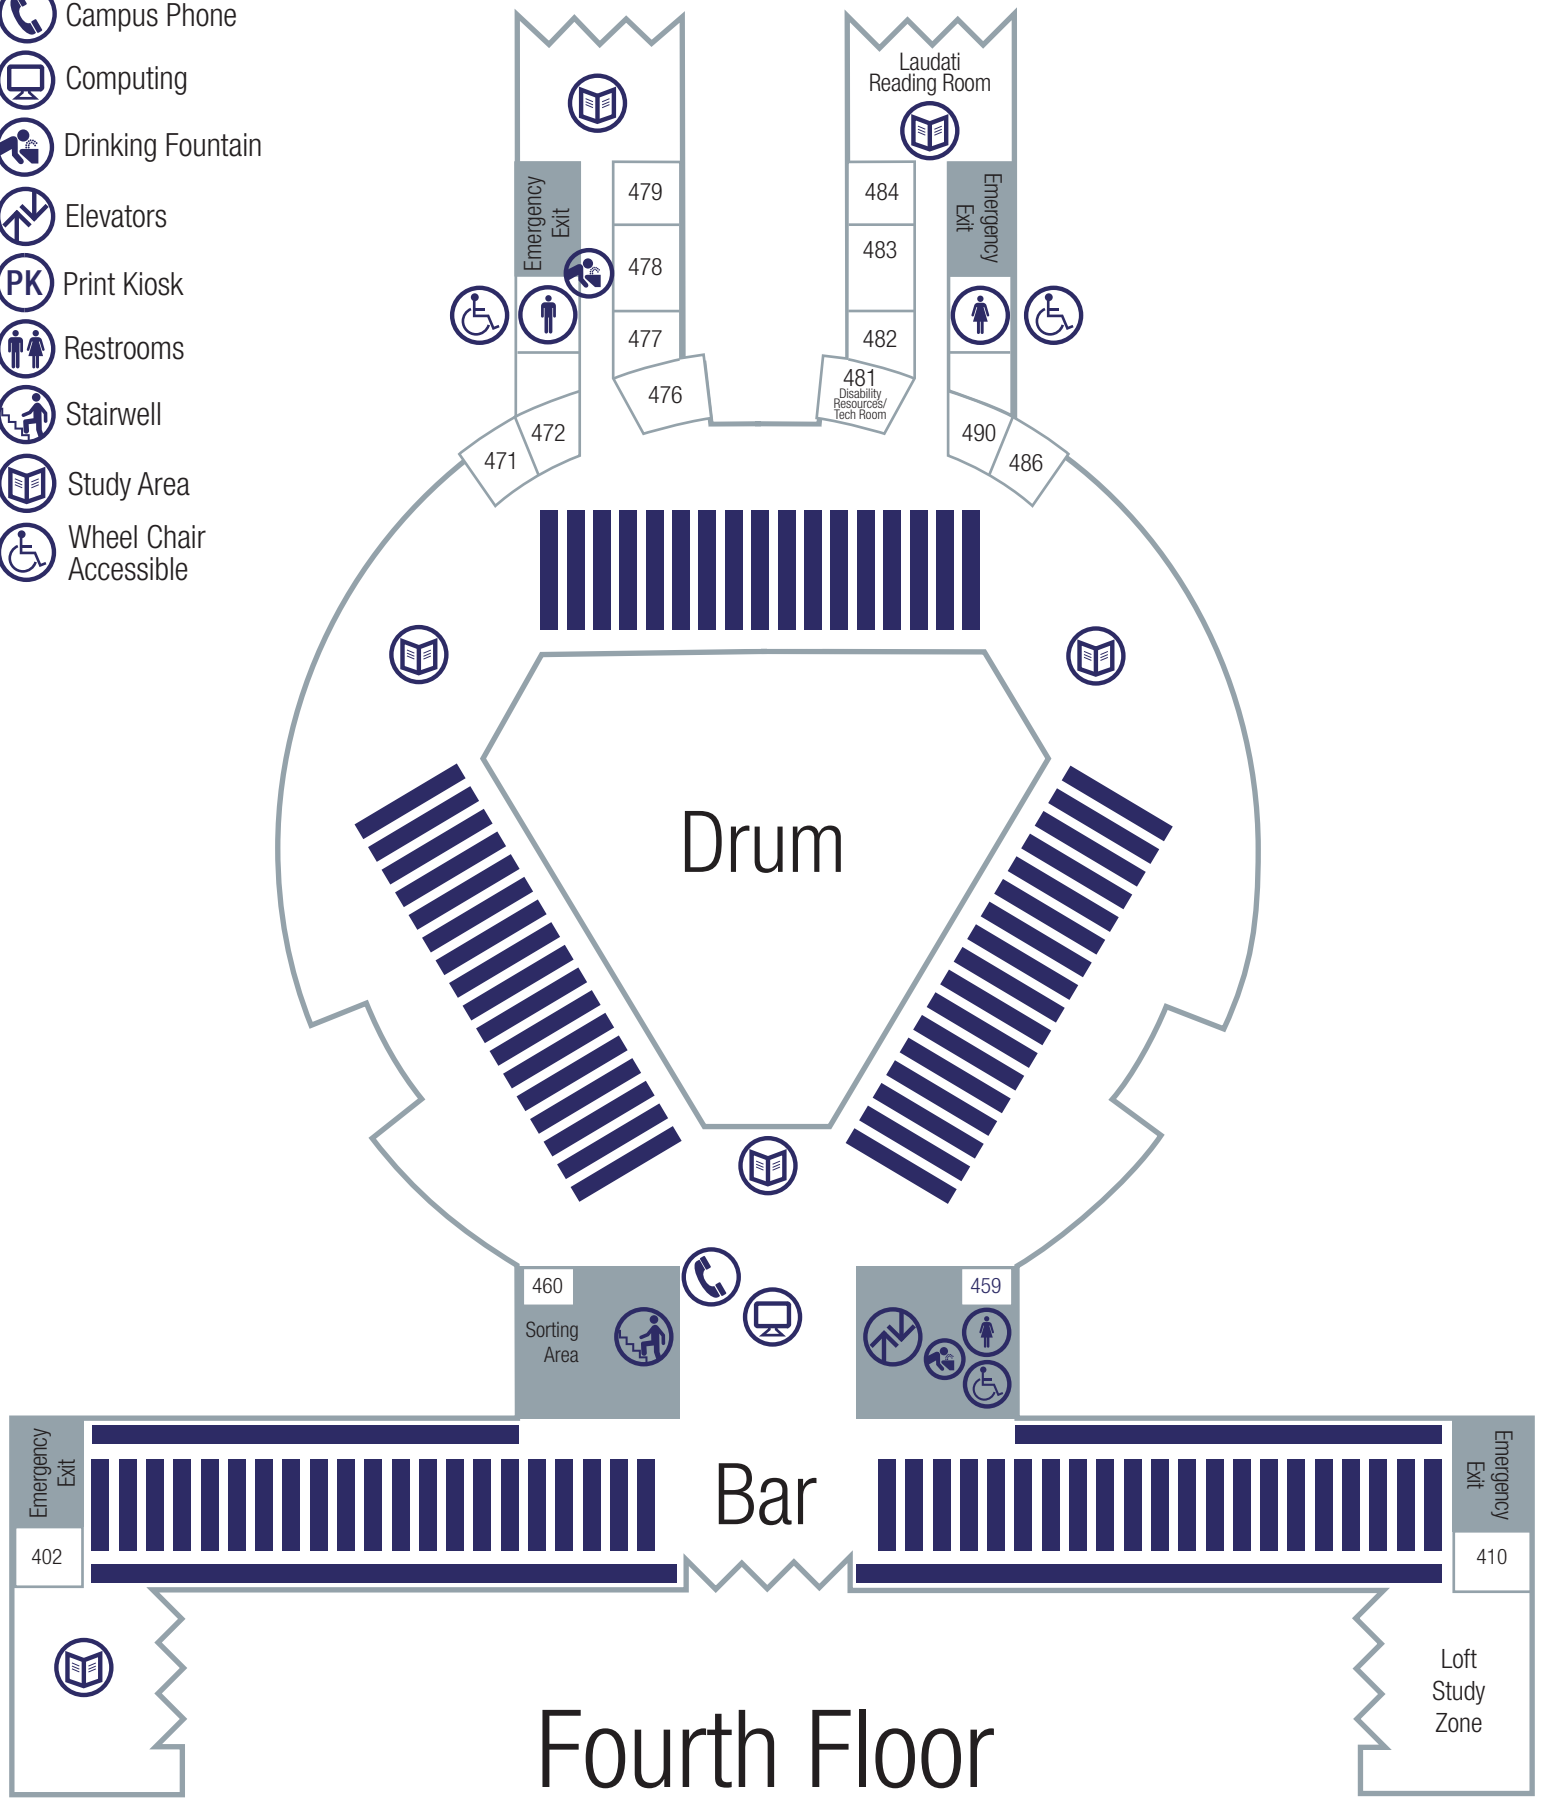

-  Campus Phone
-  Computing
-  Drinking Fountain
-  Elevators
-  PK Print Kiosk
-  Restrooms
-  Stairwell
-  Study Area
-  Wheel Chair Accessible

# Fourth Floor