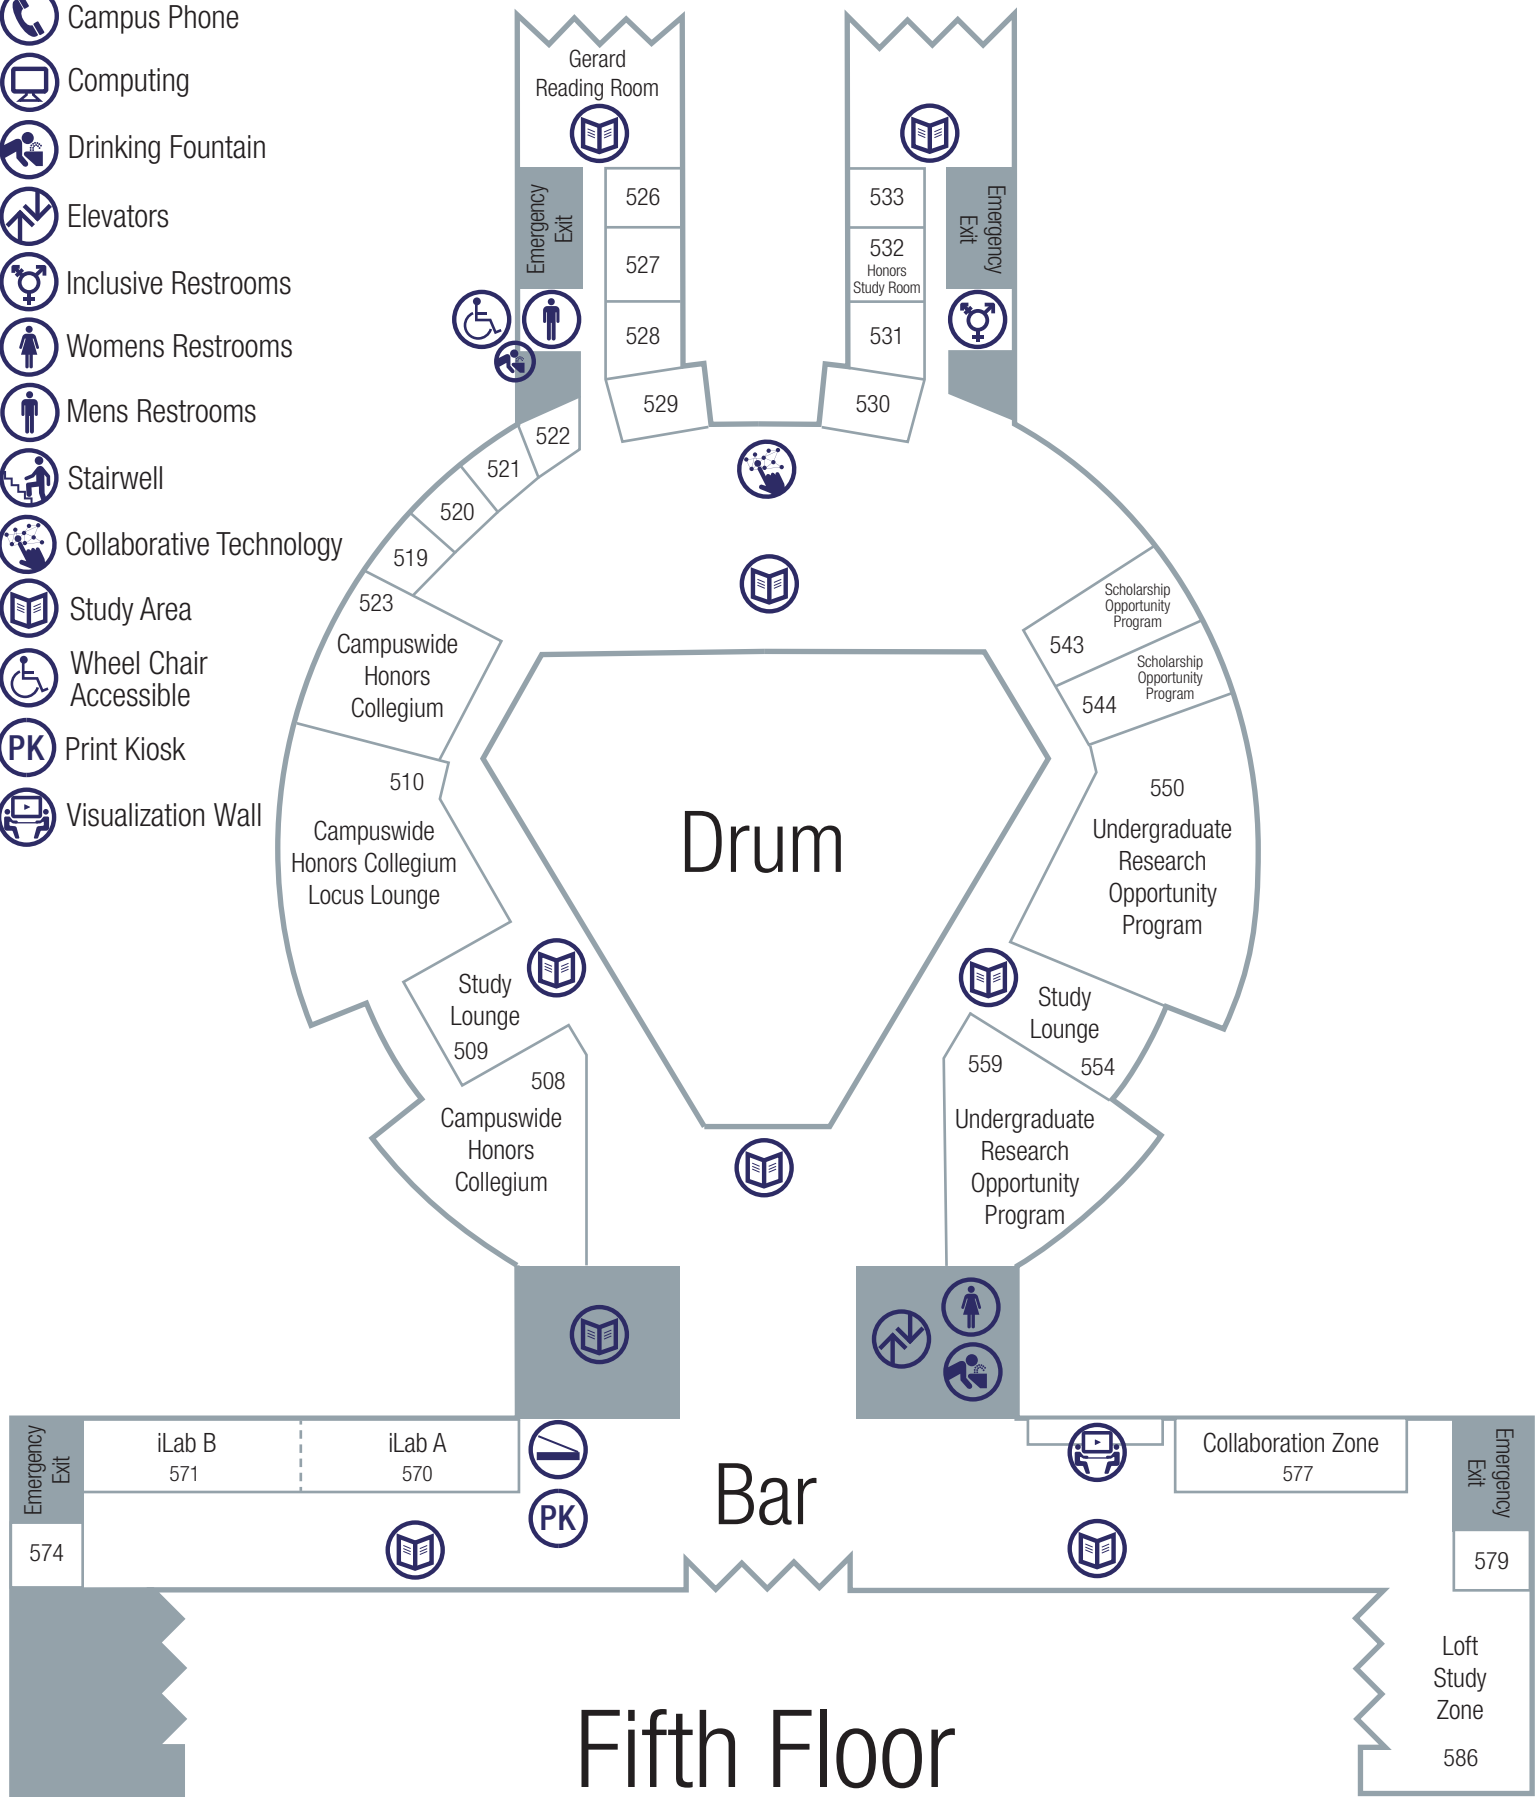

-  Campus Phone
-  Computing
-  Drinking Fountain
-  Elevators
-  Inclusive Restrooms
-  Womens Restrooms
-  Mens Restrooms
-  Stairwell
-  Collaborative Technology
-  Study Area
-  Wheel Chair Accessible
-  PK Print Kiosk
-  Visualization Wall

Fifth Floor