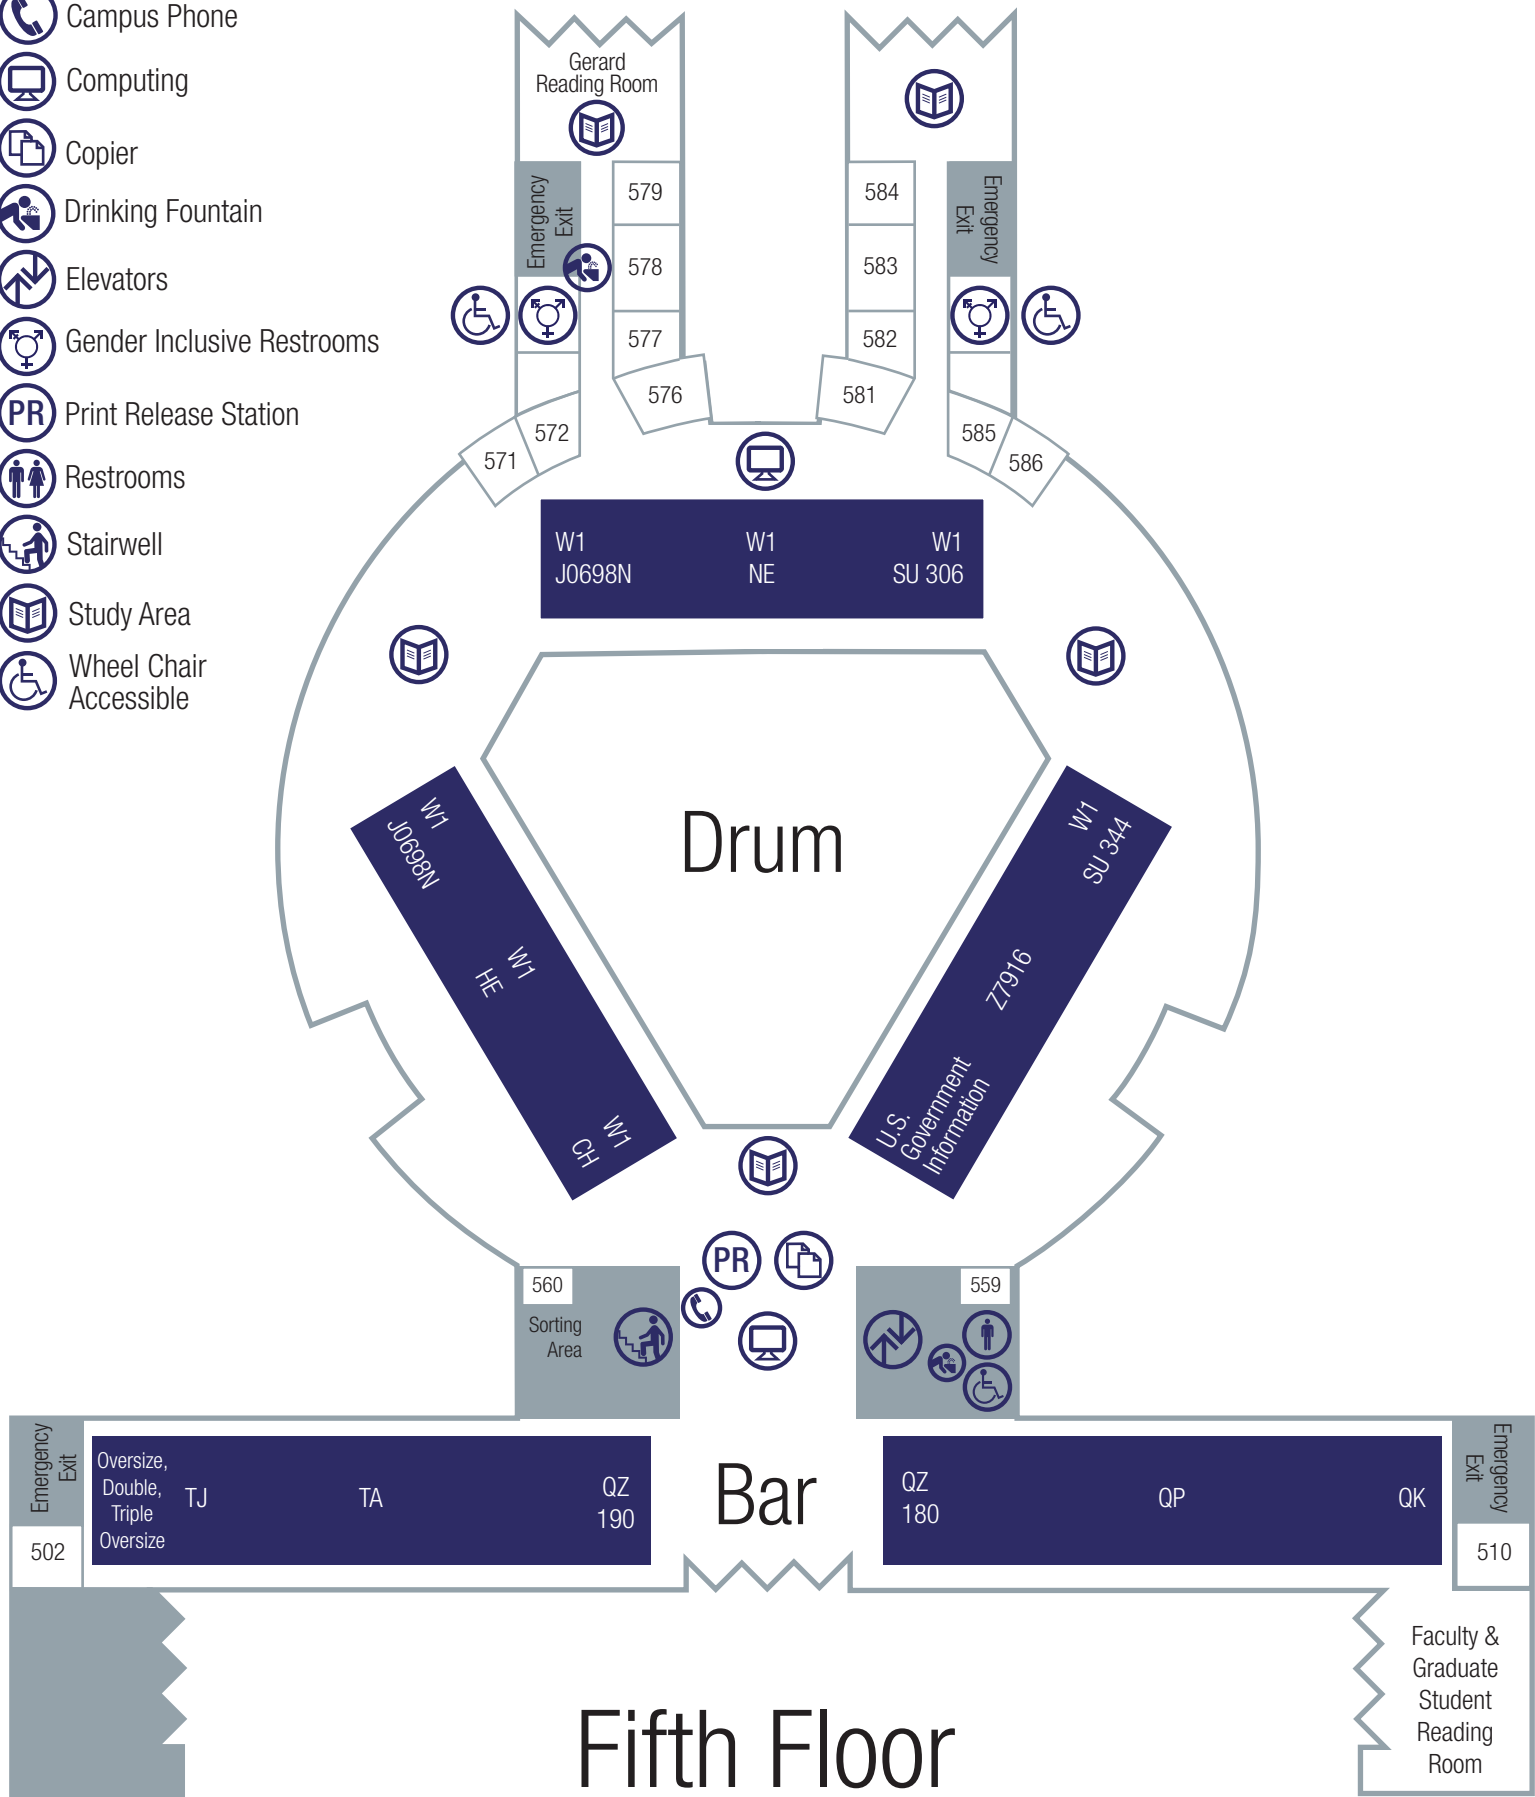

-  Campus Phone
-  Computing
-  Copier
-  Drinking Fountain
-  Elevators
-  Gender Inclusive Restrooms
-  Print Release Station
-  Restrooms
-  Stairwell
-  Study Area
-  Wheel Chair Accessible

Faculty &
Graduate
Student
Reading
Room